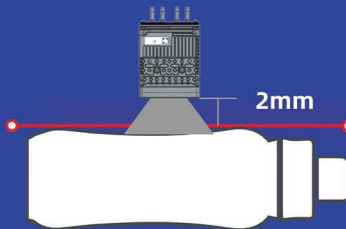

Toshiba
CF3R

4 colour+w+v

Upto 1800 DPI
resolution

LED/UV

Print width
max.125mm

Drop height
217mm

TECHNICAL PARAMETERS OF UV BOTTLE PRINTER

Model	Pixeljet Orbit C - 380	Cleaning system	Auto positive pressure cleaning
Print diameter	45MM-125MM	RIP software	RIIN
Print length	30MM-270MM	Power requirement	50/60Hz AC220V/ 110V>10A (must connect ground wire)
Printhead quantity	1-4pcs		
Print head	Toshiba	Dimension	1545 x 685 x 1820 mm
Resolution	600*1800DPI	Weight	450 Kg
Print speed	50s/PCS	Application	Cylinder, cone & special-shape cylinder
Ink color	C,M,Y,K,W,V	Drying system	UV/LED lamp
File format	TIFF,JPG,EPS,PDF ,PNG AI,PSD		

*Specifications are subject to change without prior notice.

FLAT/HIGH DROP
ONE-CLICK SWITCH

ONE-CLICK CUP DATA COLLECTION

UV LIGHT LEAKAGE
DETECTION PROTECTION

AUTOMATICALLY MESAURE HEIGHT

ONE-CLICK CUP ANGLE SETTING